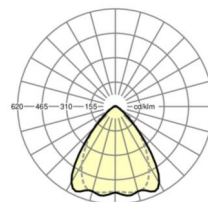

MECHANICS

Housing colour	silver grey/white aluminium RAL 9006
Dimensions (LxWxH/DxH)	1531mm x 55mm x 37mm
Weight (net)	1.65kg
Type of installation	Mounting rail system installation, Light structure

Dimensions

L	1531 mm	Length
B	55 mm	Width
H	37 mm	Height

DEEP-LINK

<https://www.regiolux.de/en/article/19530004015>

Reference	LED 4000lm 840
ηLB	100 %
Φ ↓/↑	98 % / 2 %
UGR lat./long.	18.5 / 19.1